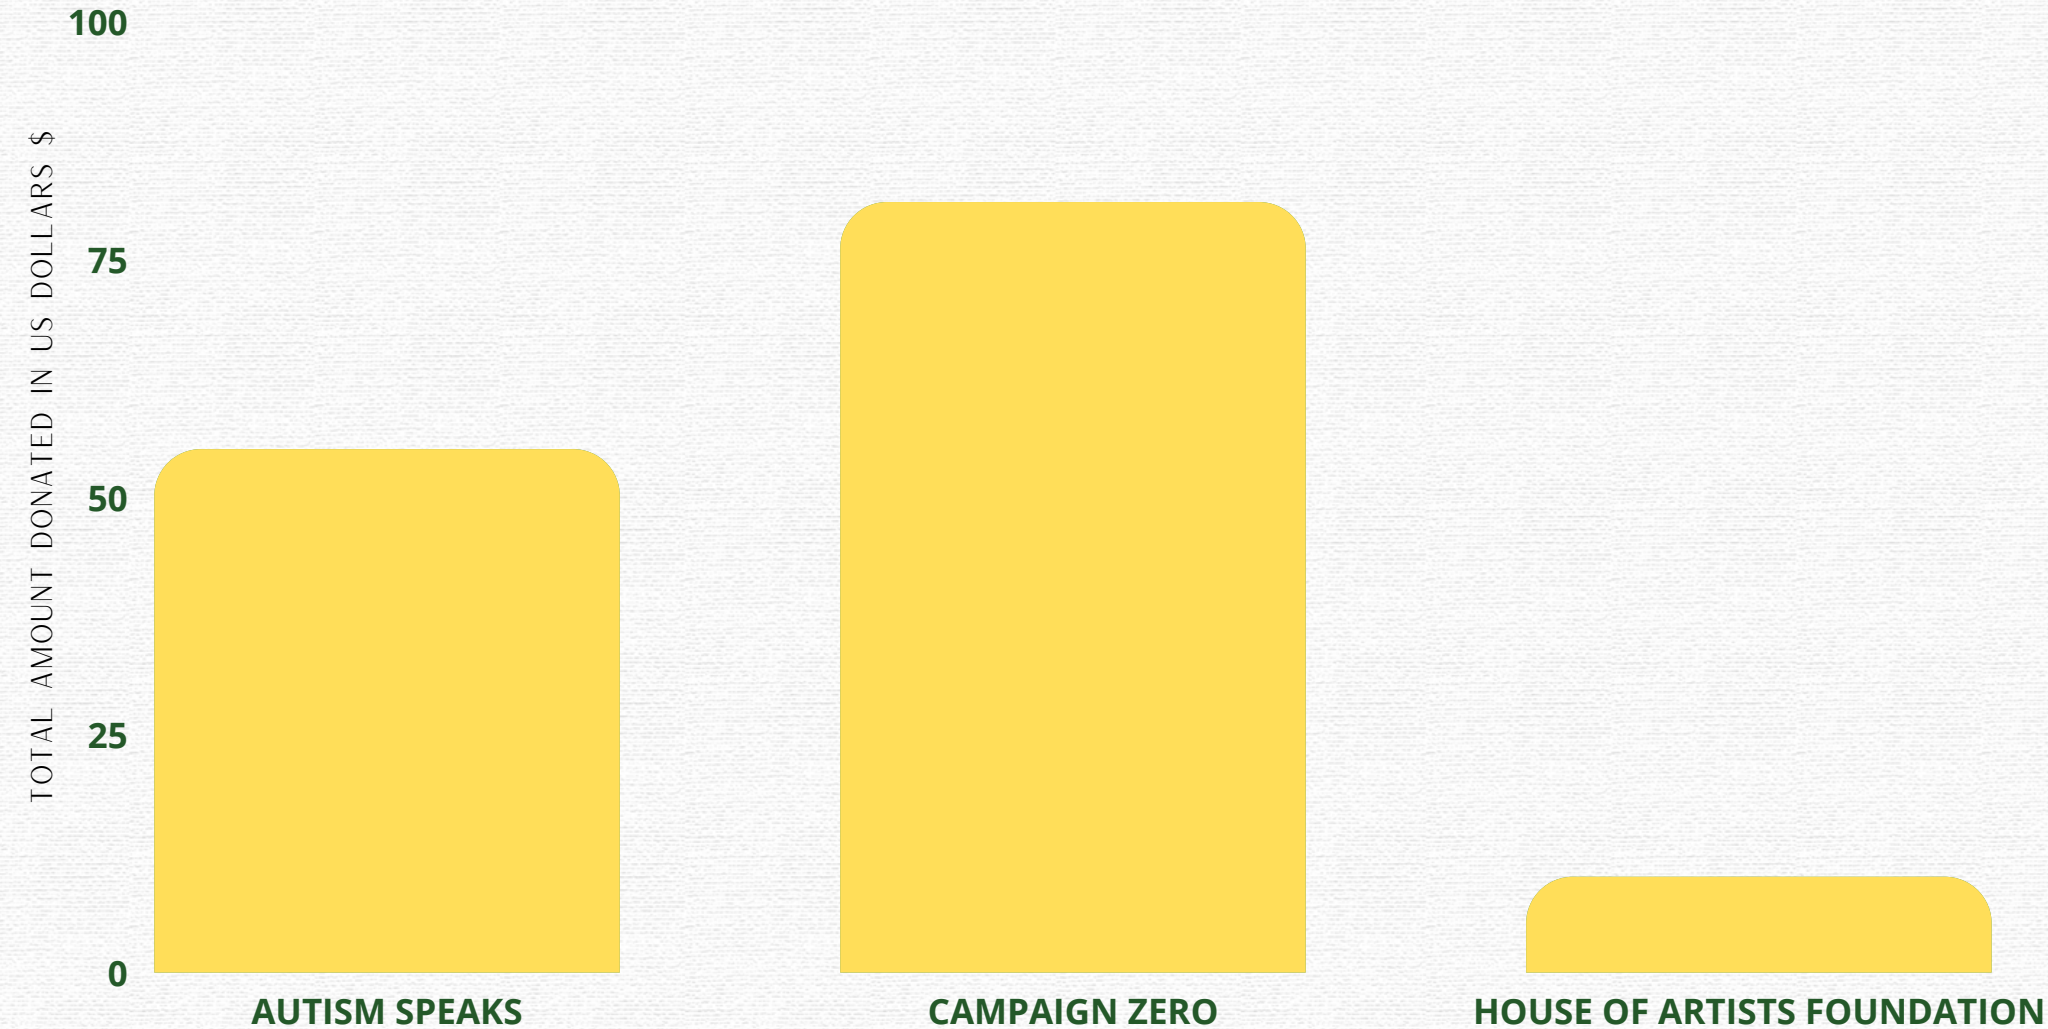

SWARTHY LION'S GIVING HISTORY REPORT

GIVING POLICY ENACTED MAY 2020

ORGANIZATIONS DONATED TO (USING \$1 FROM EVERY RETAIL CLOTHING PURCHASE)